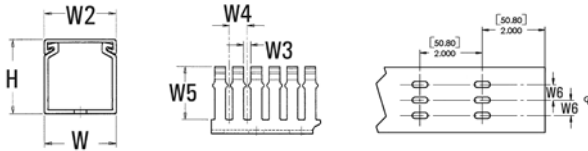

Routing, Protection and Insulation

Wiring Duct

Solid Wall Wiring Duct

Solid Wall Wiring Duct - Intrinsic Blue

Manufactured from the same PVC material as standard Pro-Duct colors, HellermannTyton also offers an intrinsic blue color option. The intrinsic blue color indicates that the wiring contained in the duct runs to intrinsically safe components in the control panel. Solid Wall wiring duct is designed for straight wire runs where break outs are not required. Available in 6-foot lengths.

MATERIAL	Polyvinylchloride (PVC)
Flammability	Self-Extinguishing
Operating Temperature	+122°F (+50°C)

PART NO.	TYPE	Width (W) in. (mm)	Height (H) in. (mm)	Width (W2) in. (mm)	Color	Pkg. Qty.
181-05518*	SD1X1	1.0 (25.4)	1.1 (26.9)	1.0 (25.4)	Intrinsic Blue	120 ft
181-05527*	SD1X1.5	1.0 (25.4)	1.6 (39.9)	1.0 (25.4)	Intrinsic Blue	120 ft
181-05572*	SD1X2	1.0 (25.4)	2.1 (52.6)	1.0 (25.4)	Intrinsic Blue	120 ft
181-05567*	SD1X3	1.0 (25.4)	3.1 (77.9)	1.0 (25.4)	Intrinsic Blue	120 ft
181-05573*	SD1X4	1.0 (25.4)	4.1 (103.4)	1.0 (25.4)	Intrinsic Blue	120 ft
181-05583*	SD1.5X1	1.5 (38.1)	1.1 (26.9)	1.5 (38.1)	Intrinsic Blue	120 ft
181-05540*	SD1.5X1.5	1.5 (38.1)	1.6 (39.9)	1.5 (38.1)	Intrinsic Blue	120 ft
181-05546*	SD1.5X2	1.5 (38.1)	2.1 (52.6)	1.5 (38.1)	Intrinsic Blue	120 ft
181-23063*	SD1.5X3	1.5 (38.1)	3.1 (77.9)	1.5 (38.1)	Intrinsic Blue	120 ft